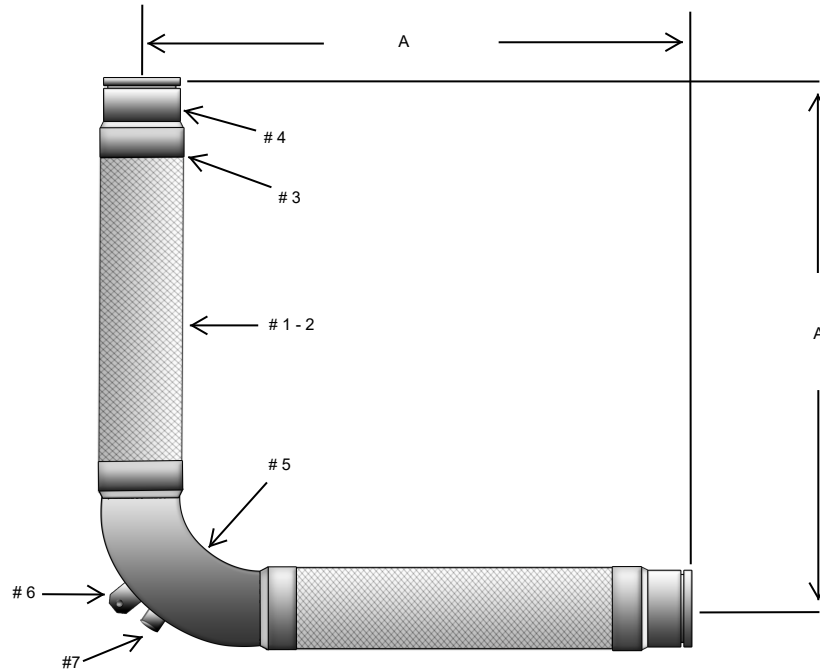

DOG LEG GROOVE END 4"

MATERIALS

- #1-2 HOSE: STAINLESS STEEL HOSE WITH 1-LAYER STAINLESS STEEL BRAID
- #3 BRAID BAND: STAINLESS STEEL
- #4 END FITTING: CARBON STEEL SCH. 40 GROOVED END
- #5 ELBOWS: CARBON STEEL SCH. 40
- #6 HANGER
- #7 PORT (OPTIONAL):

QTY	MODEL #	SIZE	"A" DIM.	WRK. PSIG	MAX TEST	@ TEMP.	LATERAL OFFSET
	TCH-SDL200764	2"	27 1/2"	370	555	70°F	4"
	TCH-SDL250764	2 1/2"	26 1/4"	400	600	70°F	4"
	TCH-SDL300764	3"	28 1/2"	288	431	70°F	4"
	TCH-SDL400764	4"	32 1/4"	250	375	70°F	4"
	TCH-SDL500764	5"	38 3/4"	200	300	70°F	4"
	TCH-SDL600764	6"	40 1/4"	220	330	70°F	4"
	TCH-SDL800764	8"	50 3/4"	215	323	70°F	4"
	TCH-SDL010764	10"	56"	200	350	70°F	4"
	TCH-SDL012764	*12"	62 1/4"	160	240	70°F	4"