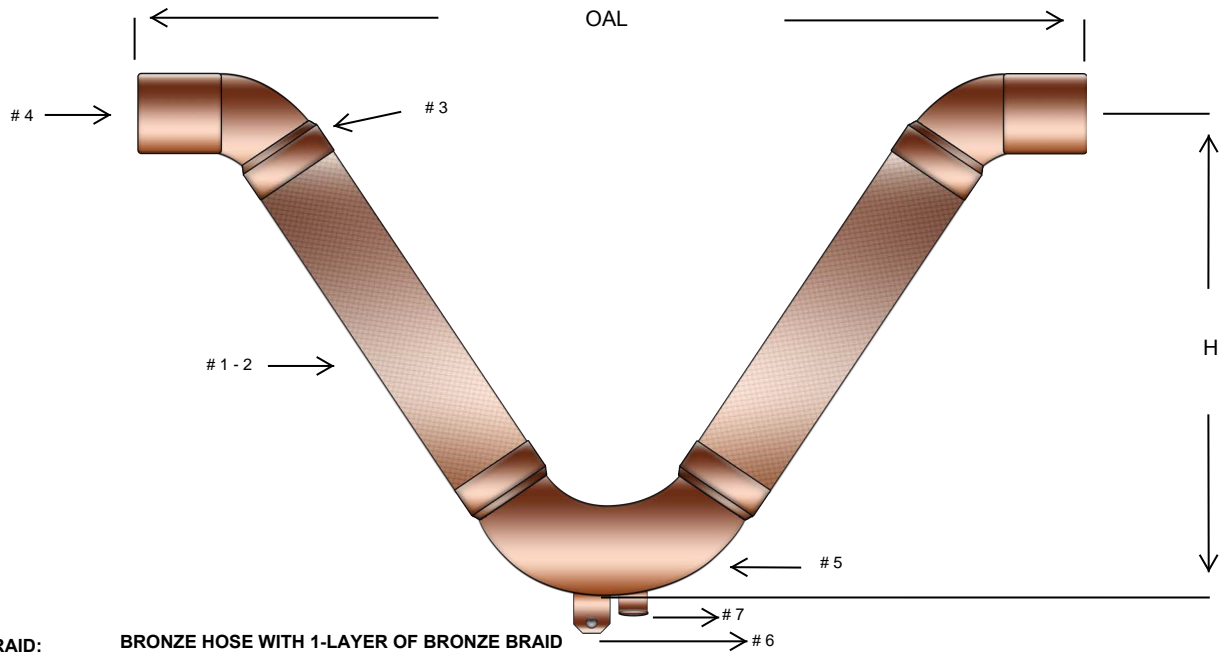

V90 SWEAT 4"

MATERIALS

- #1-2 HOSE & BRAID:** BRONZE HOSE WITH 1-LAYER OF BRONZE BRAID
- #3 BRAID COLLAR** BRONZE
- #4 END FITTING:** COPPER FEMALE SWEAT
- #5 ELBOWS:** COPPER SWEAT 90 AND 45 DEGREE ELBOWS
- #6 HANGER**

#7 PORT (OPTIONAL):

QTY	MODEL NUMBER	SIZE	OAL DIM.	"H" DIM.	WRK. PSIG	MAX TEST	MOTION X,Y,Z	WT. LBS.
	BV050814	1/2"	25"	12"	566	849	4"	2
	BV075814	3/4"	28"	13"	468	701	4"	4
	BV100814	1"	30 1/2"	14 1/4"	334	501	4"	5
	BV125814	1 1/4"	33 1/4"	15 1/2"	306	459	4"	7
	BV150814	1 1/2"	34 1/2"	16"	297	445	4"	9
	BV200814	2"	37 3/4"	17 1/4"	210	315	4"	15
	BV250814	2 1/2"	43 1/2"	20"	194	291	4"	20
	BV300814	3"	48 3/4"	22 1/2"	166	249	4"	25
	BV400814	4"	55 1/2"	25 1/2"	145	217	4"	40