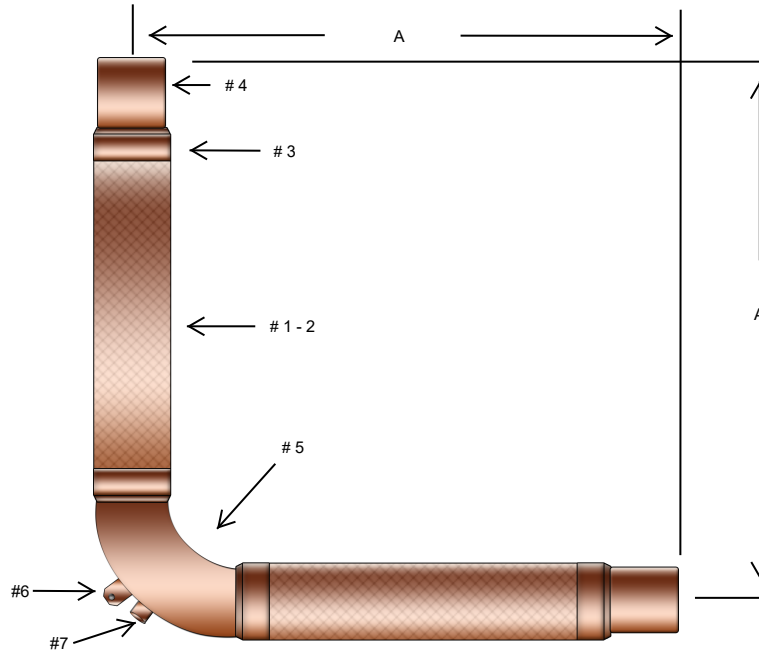

DOG LEG SWEAT 4"

MATERIALS

#1-2 HOSE: BRONZE SERIES 1-LAYER BRONZE BRAID

#3 BRAID BAND: BRONZE

#4 END FITTING: COPPER FEMALE SWEAT

#5 ELBOWS: COPPER SWEAT

#6 HANGER

#7 PORT (OPTIONAL):

QTY	MODEL #	SIZE	"A" DIM.	WRK. PSIG	MAX TEST	@ TEMP.	LATERAL OFFSET
	TCH-BDL050814	1/2"	17"	566	849	70°F	4"
	TCH-BDL075814	3/4"	18 3/4"	468	701	70°F	4"
	TCH-BDL100814	1"	20 1/4"	334	501	70°F	4"
	TCH-BDL125814	1 1/4"	22"	306	459	70°F	4"
	TCH-BDL150814	1 1/2"	22 1/2"	297	445	70°F	4"
	TCH-BDL200814	2"	24"	210	315	70°F	4"
	TCH-BDL250814	2 1/2"	28 1/4"	194	291	70°F	4"
	TCH-BDL300814	3"	31 1/2"	166	249	70°F	4"
	TCH-BDL400814	4"	34 3/4"	145	217	70°F	4"