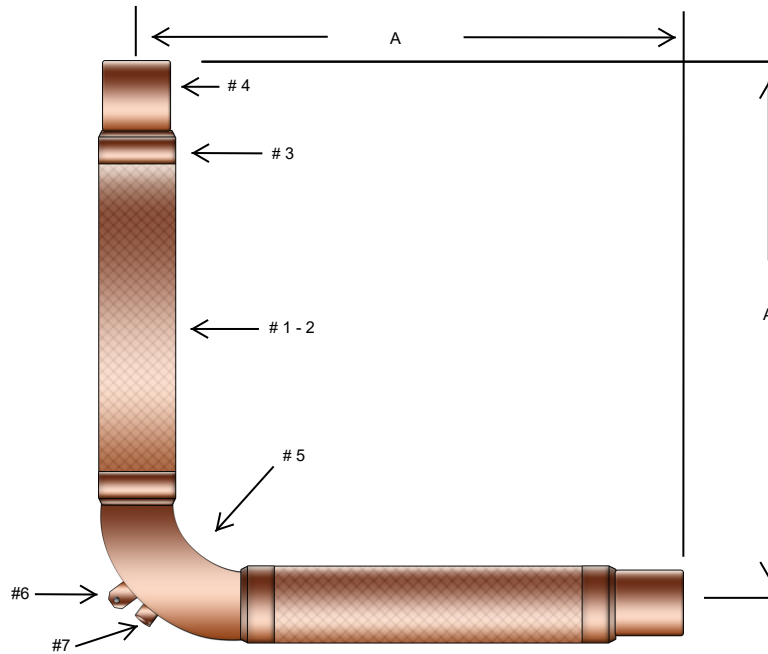

DOG LEG SWEAT 3"

MATERIALS

#1-2 HOSE: BRONZE SERIES 1-LAYER BRONZE BRAID

#3 BRAID BAND: BRONZE

#4 END FITTING: COPPER FEMALE SWEAT

#5 ELBOWS: COPPER SWEAT

#6 HANGER

#7 PORT (OPTIONAL):

QTY	MODEL #	SIZE	"A" DIM.	WRK. PSIG	MAX TEST	@ TEMP.	LATERAL OFFSET
	TCH-BDL200813	1/2"	15"	566	849	70°F	3"
	TCH-BDL250813	3/4"	16 3/4"	468	701	70°F	3"
	TCH-BDL300813	1"	18 1/4"	334	501	70°F	3"
	TCH-BDL400813	1 1/4"	19 3/4"	306	459	70°F	3"
	TCH-BDL500813	1 1/2"	20 1/4"	297	445	70°F	3"
	TCH-BDL600813	2"	21 3/4"	210	315	70°F	3"
	TCH-BDL800813	2 1/2"	25 1/2"	194	291	70°F	3"
	TCH-BDL010813	3"	28 1/4"	166	249	70°F	3"
	TCH-BDL400813	4"	31 1/4"	145	217	70°F	3"