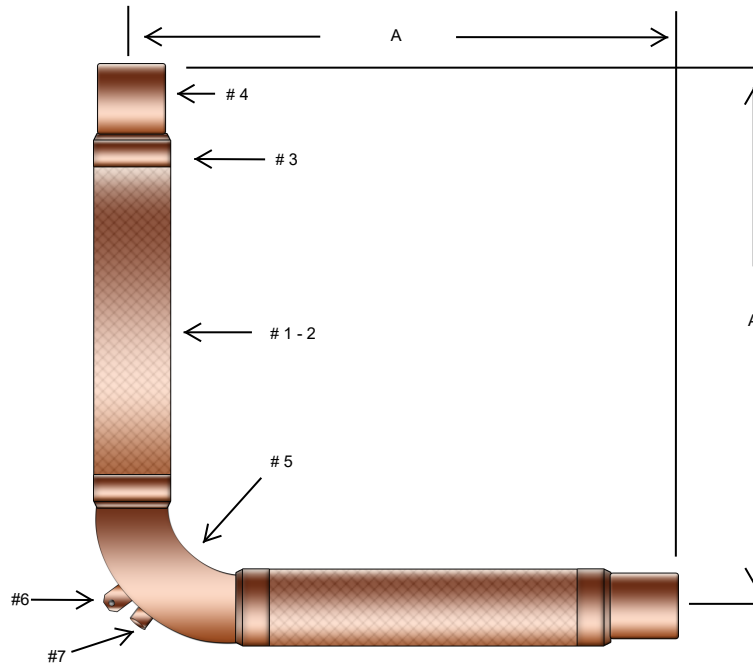

DOG LEG SWEAT 2"

MATERIALS

#1-2 HOSE: BRONZE SERIES 1-LAYER BRONZE BRAID

#3 BRAID BAND: BRONZE

#4 END FITTING: COPPER FEMALE SWEAT

#5 ELBOWS: COPPER SWEAT

#6 HANGER

#7 PORT (OPTIONAL):

QTY	MODEL #	SIZE	"A" DIM.	WRK. PSIG	MAX TEST	@ TEMP.	LATERAL OFFSET
	TCH-BDL050812	1/2"	12 3/4"	566	849	70°F	2"
	TCH-BDL075812	3/4"	14 1/4"	468	701	70°F	2"
	TCH-BDL100812	1"	15 3/4"	334	501	70°F	2"
	TCH-BDL125812	1 1/4"	17 1/4"	306	459	70°F	2"
	TCH-BDL150812	1 1/2"	17 3/4"	297	445	70°F	2"
	TCH-BDL200812	2"	19"	210	315	70°F	2"
	TCH-BDL250812	2 1/2"	22 1/4"	194	291	70°F	2"
	TCH-BDL300812	3"	24 3/4"	166	249	70°F	2"
	TCH-BDL400812	4"	27 1/2"	145	217	70°F	2"