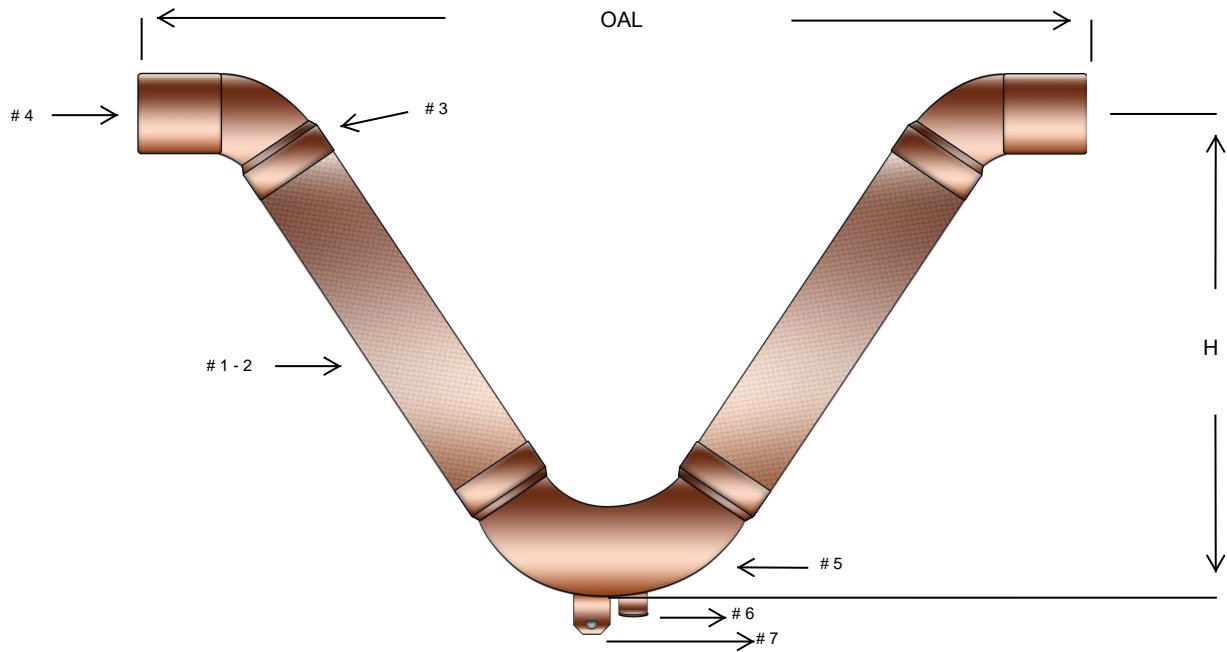

V90 SWEAT 3"

MATERIALS

- #1-2 HOSE & BRAID: BRONZE HOSE WITH 1-LAYER OF BRONZE BRAID
- #3 BRAID COLLAR: BRONZE
- #4 END FITTING: COPPER FEMALE SWEAT
- #5 ELBOWS: COPPER SWEAT 90 AND 45 DEGREE ELBOWS

#6 PORT (OPTIONAL):

#7 HANGER (OPTIONAL):

QTY	MODEL NUMBER	SIZE	OAL DIM.	"H" DIM.	WRK. PSIG	MAX TEST	MOTION X,Y,Z	WT. LBS.
	BV050813	1/2"	22 1/4"	10 1/2"	566	849	3"	2
	BV075813	3/4"	25"	11 3/4"	468	701	3"	4
	BV100813	1"	27 3/4"	12 3/4"	334	501	3"	5
	BV125813	1 1/4"	30"	14"	306	459	3"	7
	BV150813	1 1/2"	31 1/4"	14 1/4"	297	445	3"	9
	BV200813	2"	34 1/2"	15 3/4"	210	315	3"	15
	BV250813	2 1/2"	39 3/4"	18 1/4"	194	291	3"	20
	BV300813	3"	44 1/4"	20 1/4"	166	249	3"	25
	BV400813	4"	50 1/2"	23"	145	217	3"	40